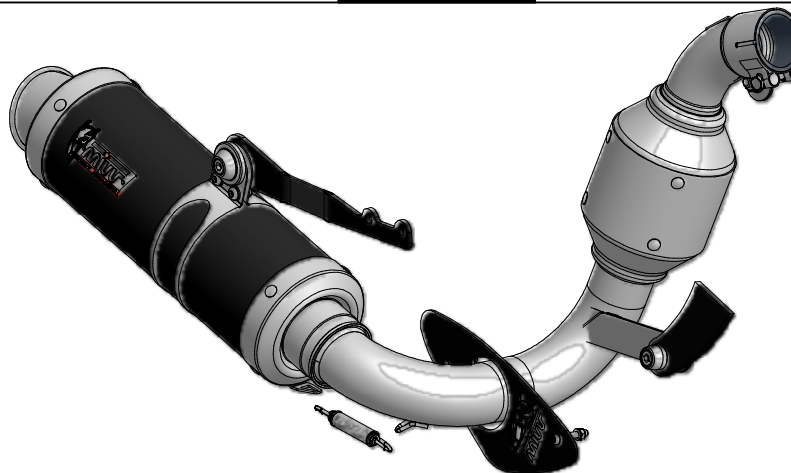

MODEL KTM RC 390

YEAR 2014-2016

SCHEMATIC

LINE FULL SYSTEM

MUFFLER GP

ELENCO PARTI / PARTS LIST

#	QTÀ / QTY	DESCRIZIONE / DESCRIPTION	CODICE / CODE
1	1	DB killer / DB killer	50.DK.020.0
2	1	Silenziatore / Muffler	GP
3	1	Protezione per staffa / Bracket protection	50.73.077.1
4	1	Staffa / Bracket	50.SS.241.1
5	2	Vite M6 x 12 / Screw M6 x 12	50.72.024.1
6	4	Rondella M6 / Washer M6	50.72.027.1
7	2	Dado M6 autobloccante / M6 locknut	50.73.112.1
8	1	Vite M8x25 / Screw M8x25	50.73.064.1
9	1	Rondella in alluminio / Aluminium washer	50.73.063.1
10	1	Staffa / Bracket	50.SS.876.0
11	3	Dado M8 flangiato / Flanged nut M8	50.73.393.1
12	1	Db Killer forato / Drilled DB killer	50.DK.082.0
13	1	Tubo di raccordo / Link pipe	9773KT01557B
14	1	Silenziatore / Muffler	9873KT00952A
15	1	Tubo di raccordo / Link pipe	9773KT01257A
16	1	Distanziale alluminio / Aluminium spacer (Øe.20 Øi.8,5 h.14)	50.SS.058.1
17	1	Rondella in alluminio / Aluminium washer	50.73.248.1
18	1	Vite M8x40 / Screw M8x40	50.73.075.1
19	1	Vite M8x16 / Screw M8x16	50.73.006.1
20	1	Guarnizione in grafite / Graphite bush	50.72.42.49.29
21	1	Fascetta Ø 48/51 mm / Pipe clamp Ø 48/51 mm	50.FA.007.1
22	1	Molla lunga / Long spring	50.71.080.1
23	1	Tubo in gomma per molla / Rubber pipe for spring	50.73.210.1
24	1	Copertura in alluminio / Aluminium cover	50.CR.022.0
25	2	Vite M5x30 / Screw M5x30	50.73.472.1
26	2	Distanziale in alluminio / Aluminium spacer (Øe.10 Øi.6 h.8)	50.73.759.1
27	2	Rondella M5 / Washer M5	50.73.351.1
28	2	Dado M5 / M5 nut	50.73.267.1

Fissare alla pompa freno con viti originali
Fix to the master cylinder with original screw

Catalytic Converter
Cod. ACC.037.A1
Optional for KT.015.L2S - KT.015.L6S - KT.015.LXB
Included in KT.015.K2S - KT.015.K6S - KT.015.KXB