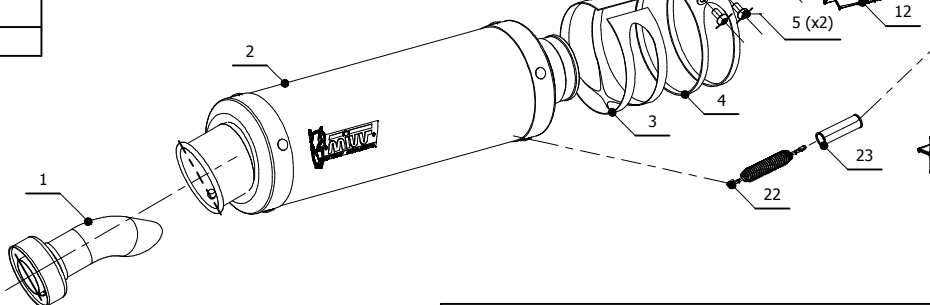

MODEL KTM RC 390

YEAR 2014-2016

SCHEMATIC

LINE FULL SYSTEM

MUFFLER GP

ELENCO PARTI / PARTS LIST

#	QTÀ / QTY	DESCRIZIONE / DESCRIPTION	CODICE / CODE
1	1	DB killer / DB killer	50.DK.020.0
2	1	Silenziatore / Muffler	GP
3	1	Protezione per staffa / Bracket protection	50.73.077.1
4	1	Staffa / Bracket	50.SS.241.1
5	2	Vite M6 x 12 / Screw M6 x 12	50.72.024.1
6	4	Rondella M6 / Washer M6	50.72.027.1
7	2	Dado M6 autobloccante / M6 locknut	50.73.112.1
8	1	Vite M8x25 / Screw M8x25	50.73.064.1
9	1	Rondella in alluminio / Aluminium washer	50.73.063.1
10	1	Staffa / Bracket	50.SS.876.0
11	3	Dado M8 flangiato / Flanged nut M8	50.73.393.1
12	1	Db Killer forato / Drilled DB killer	50.DK.082.0
13	1	Tubo di raccordo / Link pipe	9773KT01557B
14	1	Silenziatore / Muffler	9873KT00952A
15	1	Tubo di raccordo / Link pipe	9773KT01257A
16	1	Distanziale alluminio / Aluminium spacer (Øe.20 Øi.8,5 h.14)	50.SS.058.1
17	1	Rondella in alluminio / Aluminium washer	50.73.248.1
18	1	Vite M8x40 / Screw M8x40	50.73.075.1
19	1	Vite M8x16 / Screw M8x16	50.73.006.1
20	1	Guarnizione in grafite / Graphite bush	50.72.42.49.29
21	1	Fascetta Ø 48/51 mm / Pipe clamp Ø 48/51 mm	50.FA.007.1
22	1	Molla lunga / Long spring	50.71.080.1
23	1	Tubo in gomma per molla / Rubber pipe for spring	50.73.210.1
24	1	Copertura in alluminio / Aluminium cover	50.CR.022.0
25	2	Vite M5x30 / Screw M5x30	50.73.472.1
26	2	Distanziale in alluminio / Aluminium spacer (Øe.10 Øi.6 h.8)	50.73.759.1
27	2	Rondella M5 / Washer M5	50.73.351.1
28	2	Dado M5 / M5 nut	50.73.267.1

Fissare alla pompa freno con viti originali
Fix to the master cylinder with original screw

Catalytic Converter
Cod. ACC.037.A1
Optional for KT.015.L2S - KT.015.L6S - KT.015.LXB
Included in KT.015.K2S - KT.015.K6S - KT.015.KXB