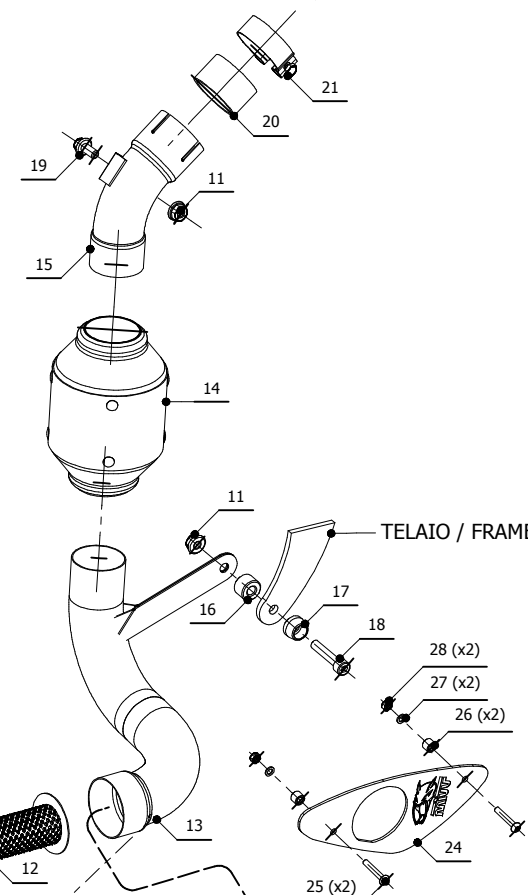

MODEL KTM RC 390

YEAR 2014-2016

SCHEMATIC

LINE FULL SYSTEM

MUFFLER GP

ELENCO PARTI / PARTS LIST

#	QTÀ / QTY	DESCRIZIONE / DESCRIPTION	CODICE / CODE
1	1	DB killer / DB killer	50.DK.020.0
2	1	Silenziatore / Muffler	GP
3	1	Protezione per staffa / Bracket protection	50.73.077.1
4	1	Staffa / Bracket	50.SS.241.1
5	2	Vite M6 x 12 / Screw M6 x 12	50.72.024.1
6	4	Rondella M6 / Washer M6	50.72.027.1
7	2	Dado M6 autobloccante / M6 locknut	50.73.112.1
8	1	Vite M8x25 / Screw M8x25	50.73.064.1
9	1	Rondella in alluminio / Aluminium washer	50.73.063.1
10	1	Staffa / Bracket	50.SS.876.0
11	3	Dado M8 flangiato / Flanged nut M8	50.73.393.1
12	1	Db Killer forato / Drilled DB killer	50.DK.082.0
13	1	Tubo di raccordo / Link pipe	9773KT01557B
14	1	Silenziatore / Muffler	9873KT00952A
15	1	Tubo di raccordo / Link pipe	9773KT01257A
16	1	Distanziale alluminio / Aluminium spacer (Øe.20 Øi.8,5 h.14)	50.SS.058.1
17	1	Rondella in alluminio / Aluminium washer	50.73.248.1
18	1	Vite M8x40 / Screw M8x40	50.73.075.1
19	1	Vite M8x16 / Screw M8x16	50.73.006.1
20	1	Guarnizione in grafite / Graphite bush	50.72.42.49.29
21	1	Fascetta Ø 48/51 mm / Pipe clamp Ø 48/51 mm	50.FA.007.1
22	1	Molla lunga / Long spring	50.71.080.1
23	1	Tubo in gomma per molla / Rubber pipe for spring	50.73.210.1
24	1	Copertura in alluminio / Aluminium cover	50.CR.022.0
25	2	Vite M5x30 / Screw M5x30	50.73.472.1
26	2	Distanziale in alluminio / Aluminium spacer (Øe.10 Øi.6 h.8)	50.73.759.1
27	2	Rondella M5 / Washer M5	50.73.351.1
28	2	Dado M5 / M5 nut	50.73.267.1

Fissare alla pompa freno con viti originali
Fix to the master cylinder with original screw

Catalytic Converter
Cod. ACC.037.A1
Optional for KT.015.L2S - KT.015.L6S - KT.015.LXB
Included in KT.015.K2S - KT.015.K6S - KT.015.KXB